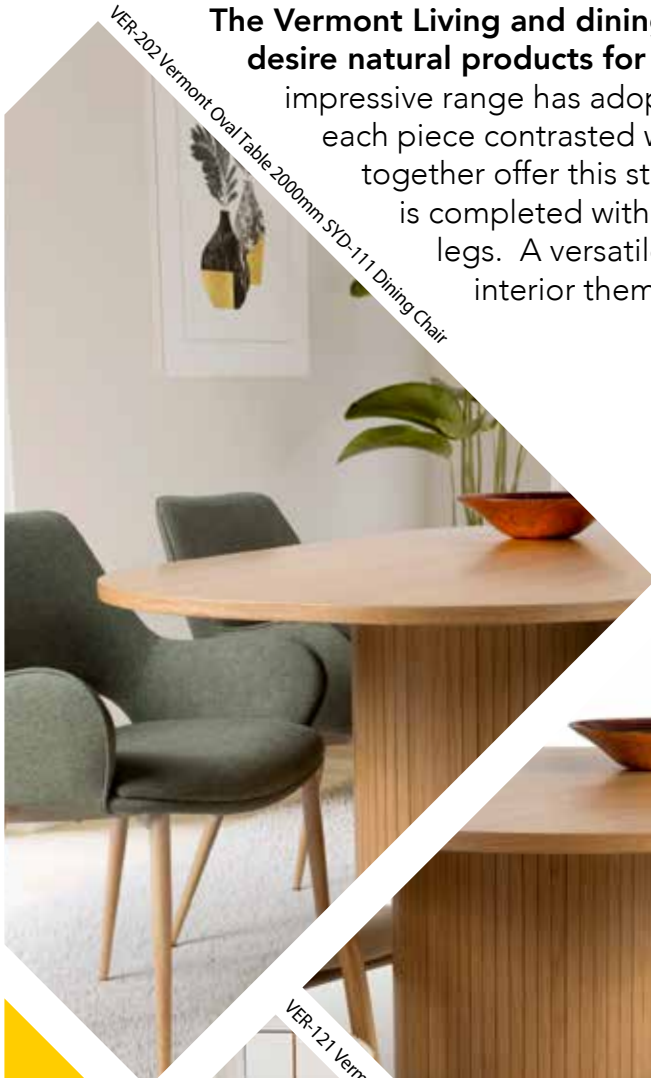

Vermont

Code
VER-162
SYD-111- SG

Product
Vermont Oval Table 1600mm
Dining Chair

The Vermont Living and dining range is a must for those who desire natural products for their furniture. Made from oak this impressive range has adopted a graceful curved shaping within each piece contrasted with a slim panelled element which together offer this stunning range its alluring appeal. It is completed with black metal handles and turned oak legs. A versatile range that will complete a host of interior themes.