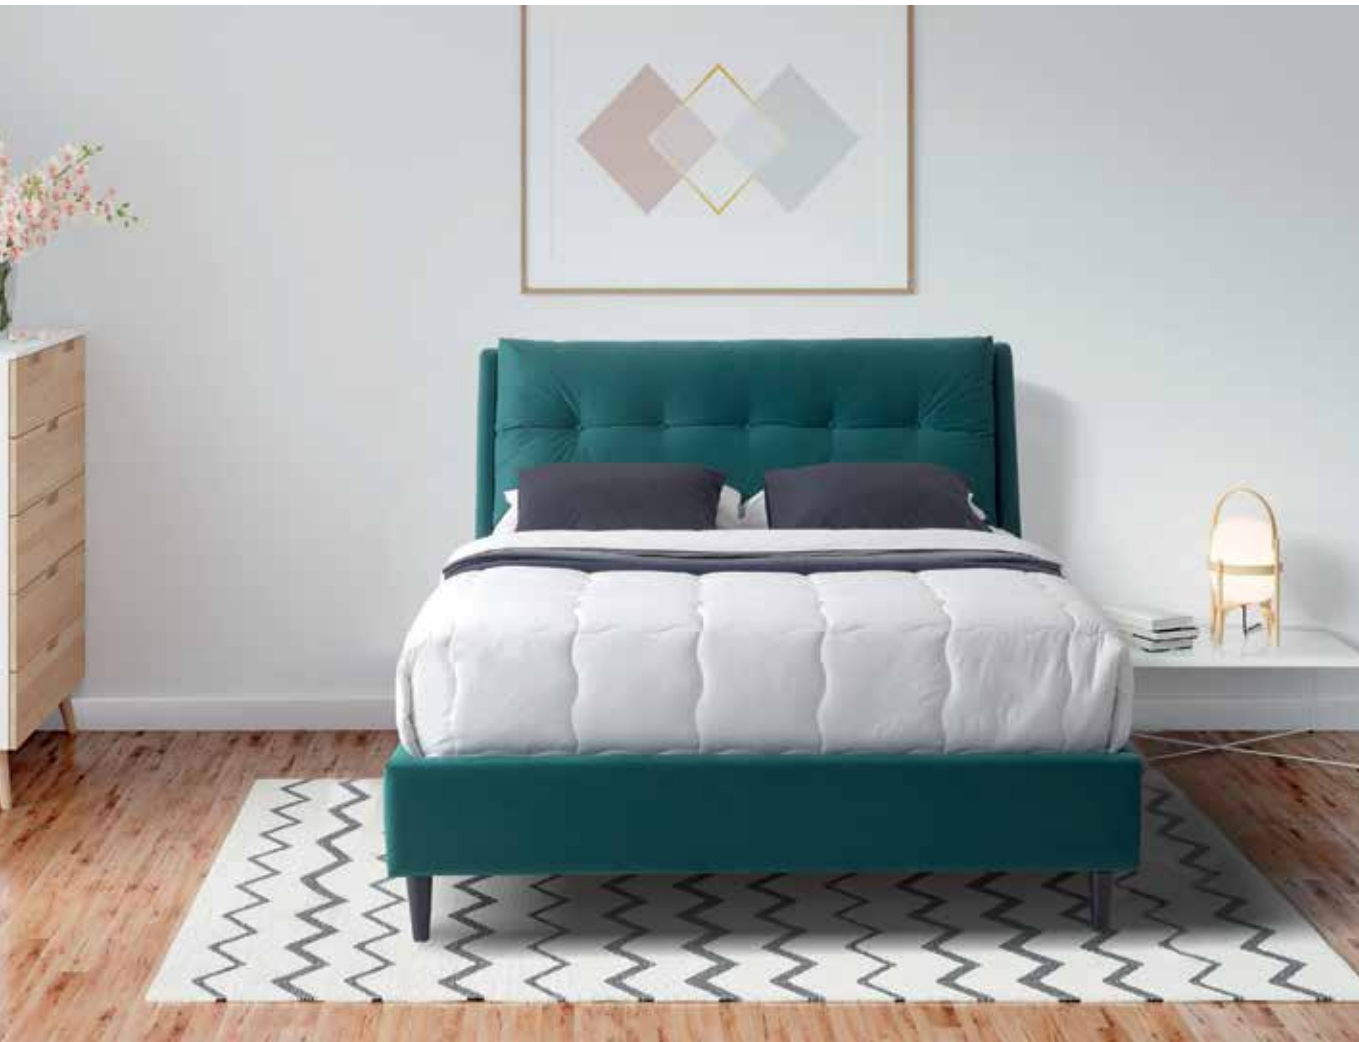

The Ava bed frame aims to add sophistication and glamour to any bedroom design. The buttoned pillow headboard is expertly upholstered in stunning velvet fabric in rich decadent colours creating an imposing backdrop to display exquisite bedding. It has a low foot end allowing optimal space to walk around it and also to admire its sheer presence. Simply dress this bed to impress and to make that long desired centre piece.

Ava

■ AVA-405-GN