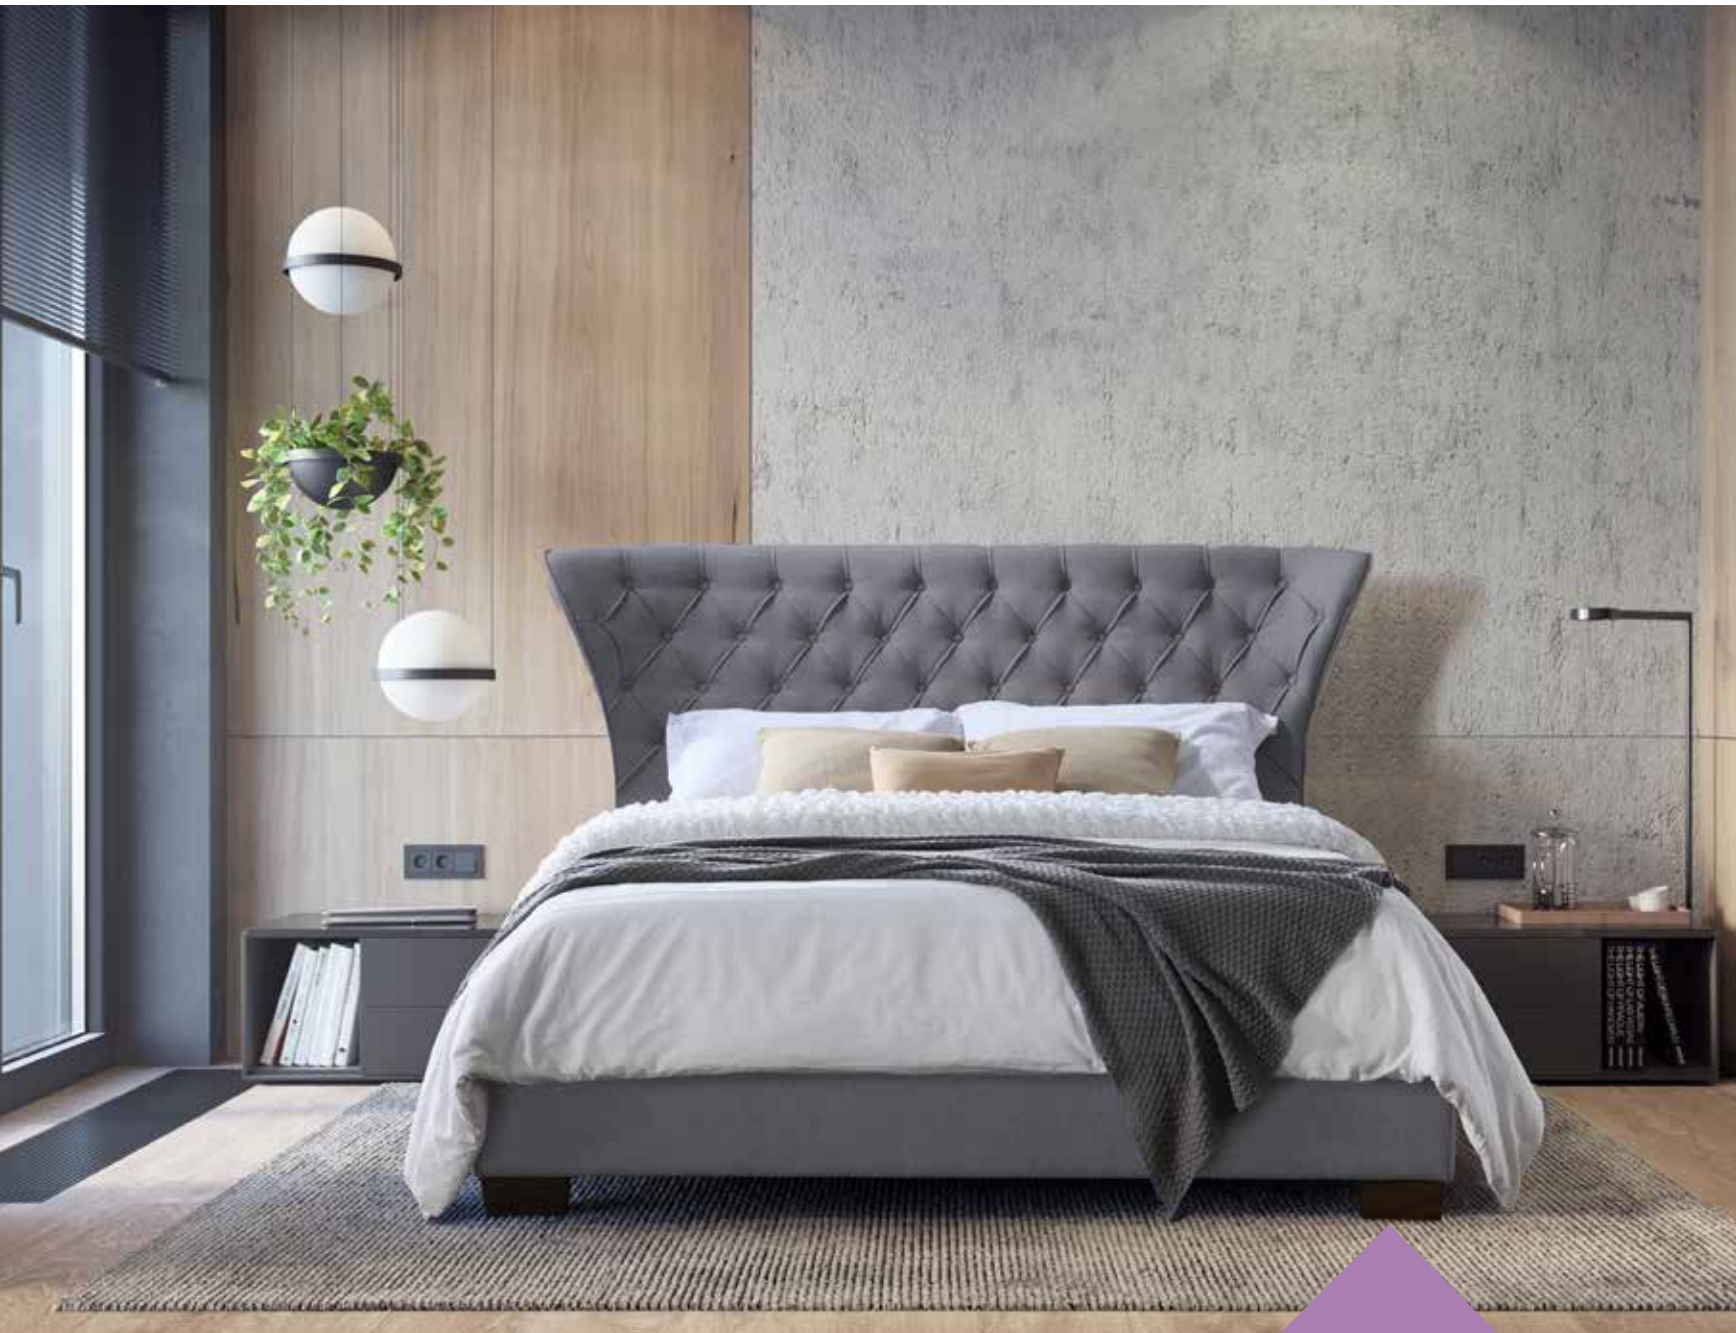

Diamond

Georgia

Code
GEO-405-GR

Product
5' Bed Grey

In recent years the bedroom has been elevated to a place of beauty rather than a mismatch of furniture to hide behind closed doors. Today's bedrooms are interior spaces to be respected and treated with love as they offer a much-needed haven to rest and relax. The focal point of any bedroom is the bed, and for this a statement bed is a must. Georgia is that bed. A bold, buttoned, large headboard, with graceful sweeping edges, offering the hint of a winged effect which looks elegant and sophisticated. Also available as an ottoman bed for extra storage underneath. Simply dress with fabulous bedding for a stunning centre piece never to be hidden away.