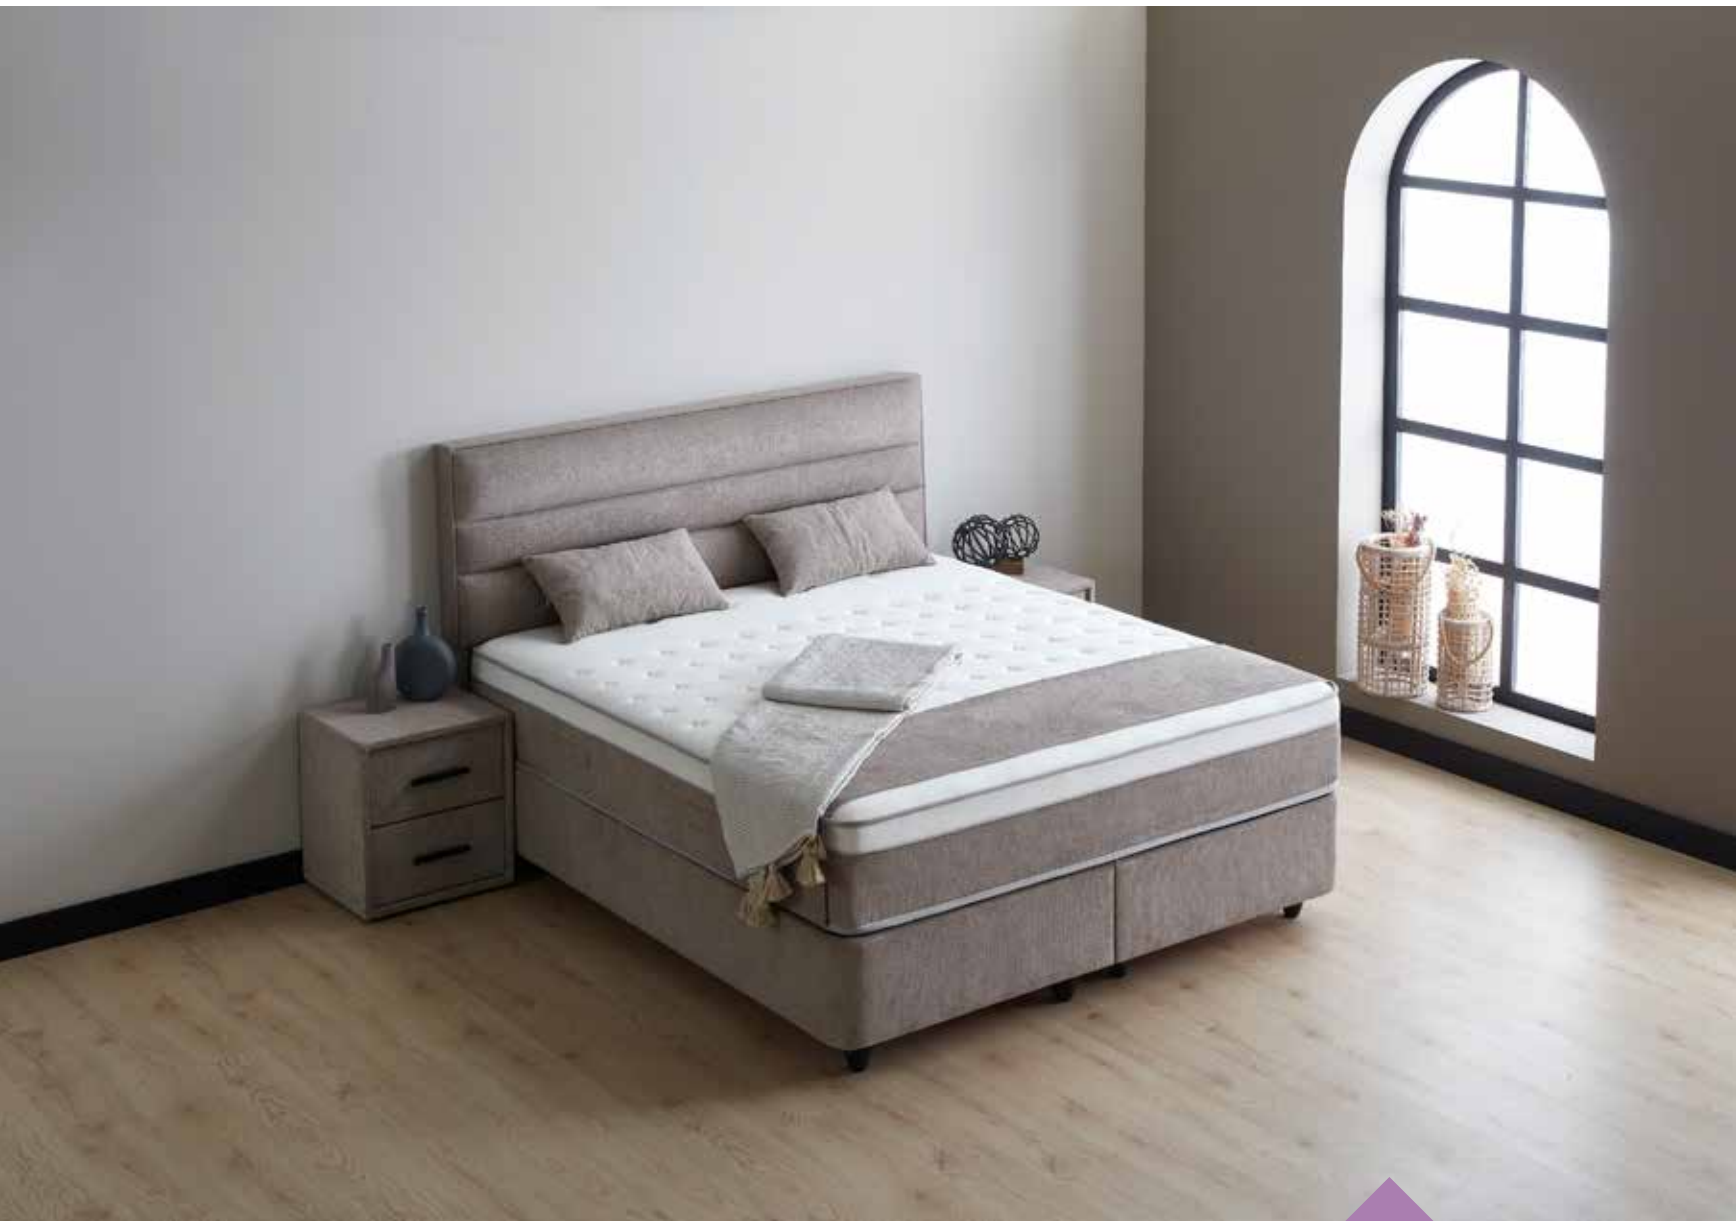

Amelia

Code
AME-485

Product
Amelia 5' Storage bed

This stunning storage bedframe offers luxury, comfort and above all style. The statement headboard, which is upholstered with deep cushioned horizontal panels is dressed in a soft fabric matching the rest of the frame. This fabulous bed in various sizes offers a great place to rest and chill, making a gorgeous centrepiece to complete any contemporary or traditional bedroom design.